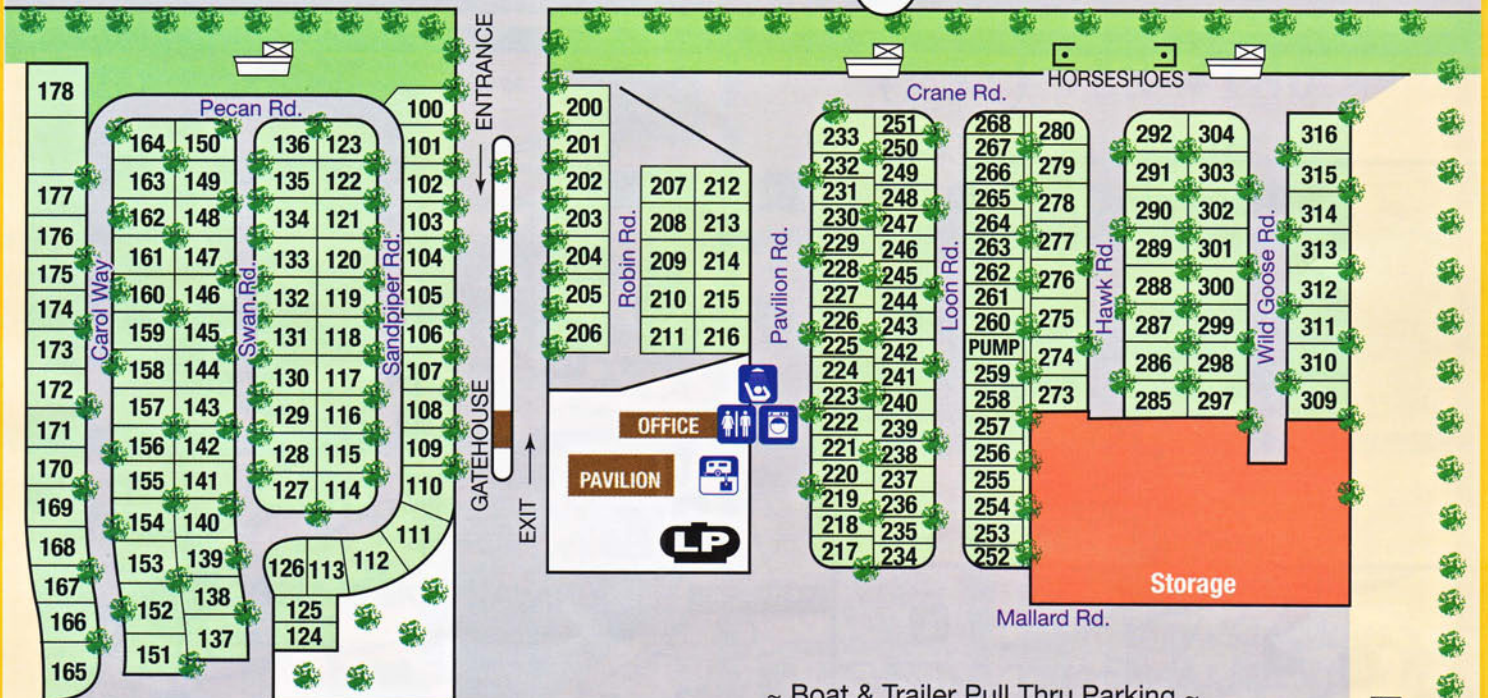

FEATURES & FACILITIES

Full Hook-Ups • Restrooms • Showers
 Cable TV (Time Warner) • Phones • Laundry
 Propane • Ice • Fishing • Bait
 General Store • FAX • Dock • Launch
 Picnic Area • Club Rooms (2) • Group Rates

Your Site # _____

CHECK OUT TIME
12 NOON

Riverside Drive (74)

~ Boat & Trailer Pull Thru Parking ~

All Rights Reserved ©