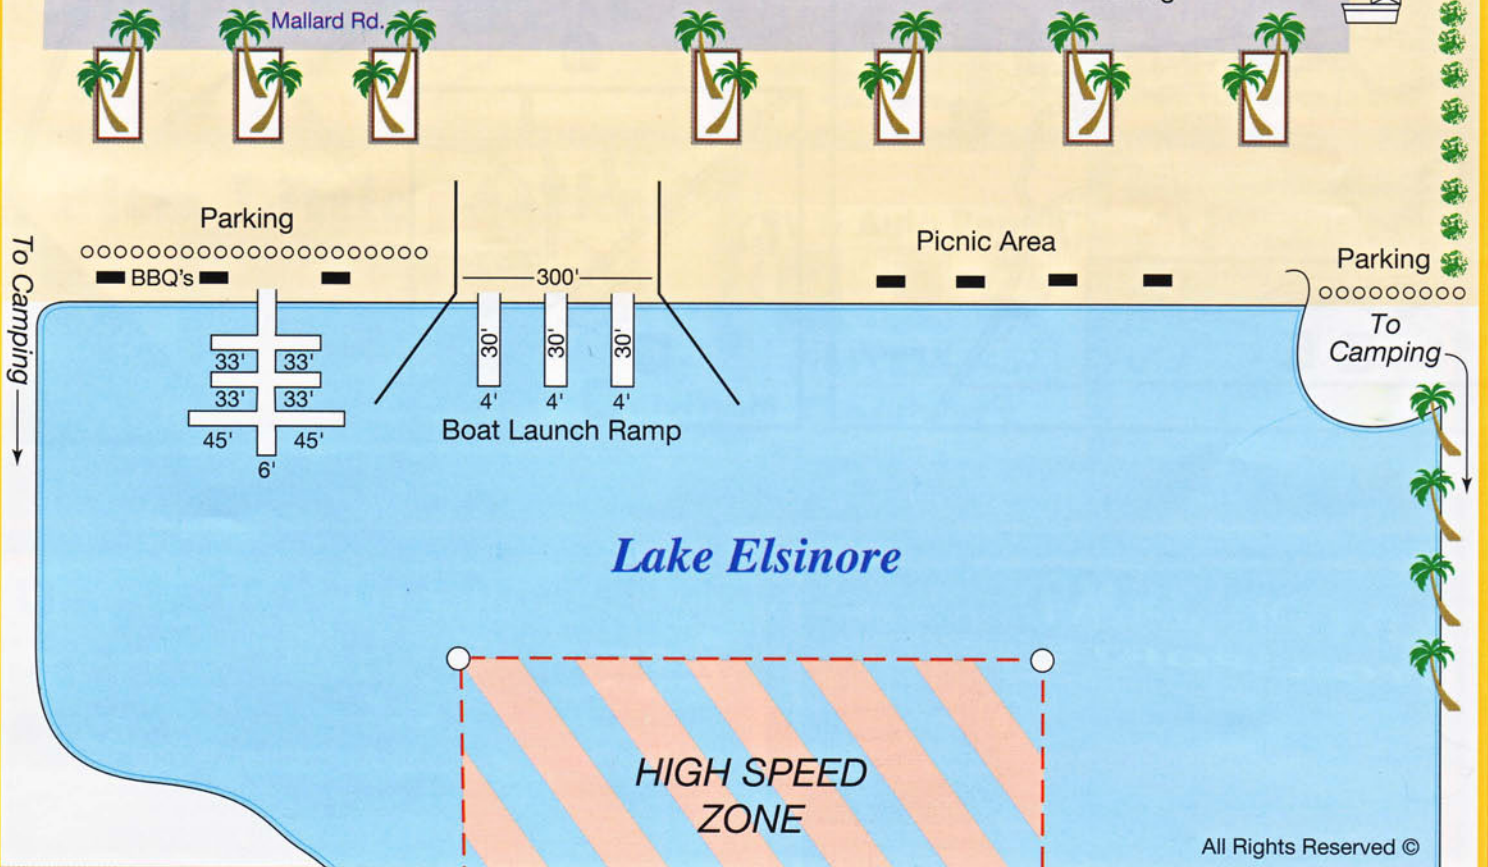

FEATURES & FACILITIES

Full Hook-Ups • Restrooms • Showers
 Cable TV (Time Warner) • Phones • Laundry
 Propane • Ice • Fishing • Bait
 General Store • FAX • Dock • Launch
 Picnic Area • Club Rooms (2) • Group Rates

Your Site # _____

CHECK OUT TIME
12 NOON

Riverside Drive (74)

~ Boat & Trailer Pull Thru Parking ~

All Rights Reserved ©